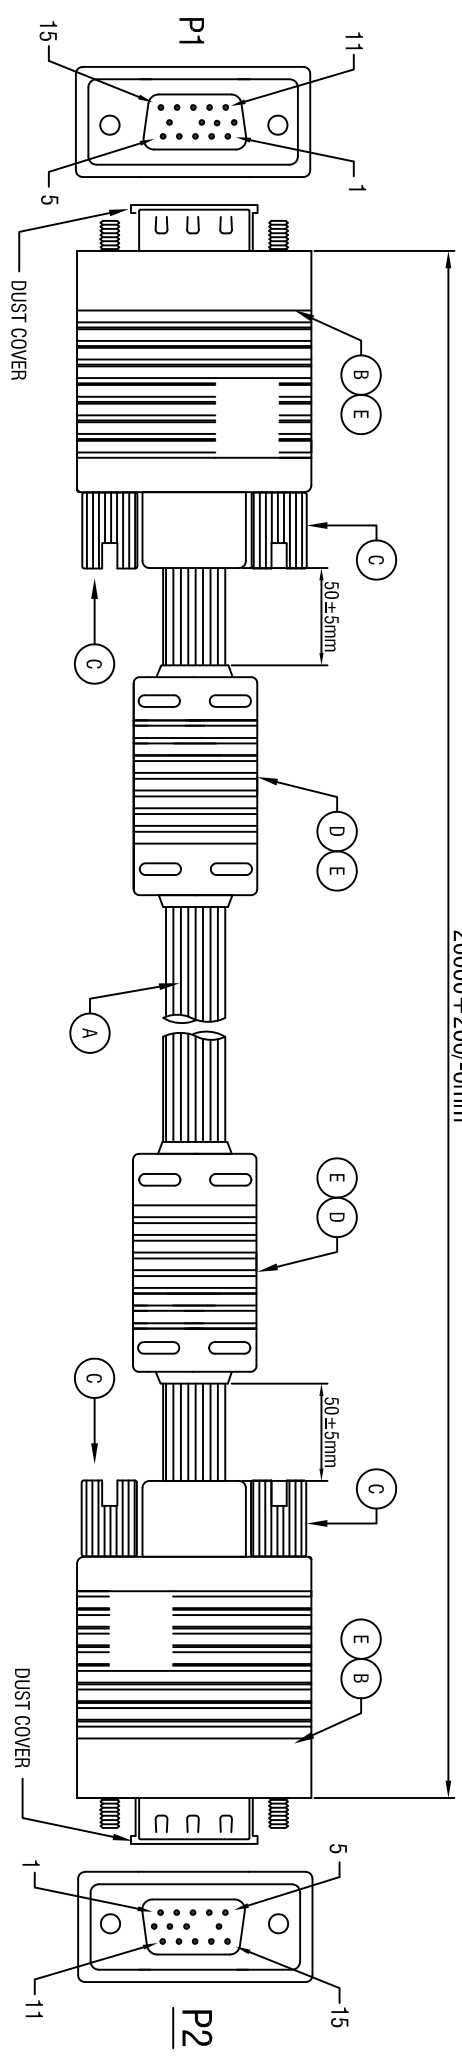

20000+200/-0mm

WIRE ADDRESS

- Electrical Test:
1. 100% TEST OPEN SHORT MIS-WIRE.
 2. CONTACT RESISTANCE:5Ω MAX.
 3. INSULATION RESISTANCE:5MΩ MIN.
 4. HI-POT:300V DC/10MS.
 5. Real Test Passed 1280*1024.
 6. Real Test Not Twinkling, Double Vision and Decolor.

E	45P BLACK PVC	G
D	Fertile Core (17.5*28.5*9.5mm)	PCS
C	HD37.7 Screw	PCS
B	HDB15P MALE(PIN9 OUT, Black Insulator Nickel Plated)	PCS
A	UL2919,28# 30COAX+28#*7C+ADB, OD=8.0mm BLACK DENTATE PVC JACKET.	PCS
PRODUCT SPECIFICATIONS		Quantity Unit
1	2	4

ROLINE VGA Cable with Fertile, HD15 M - HD15 M, 20m	
Item	11.04.5270
Draw	<i>Make</i> Date: 2020.05.13
Approval	
Duty	F16 BOM.NO.:13912
Sample NO.	Drawings of 1 (2) Proportion: 1:1 Unit(mm) A4