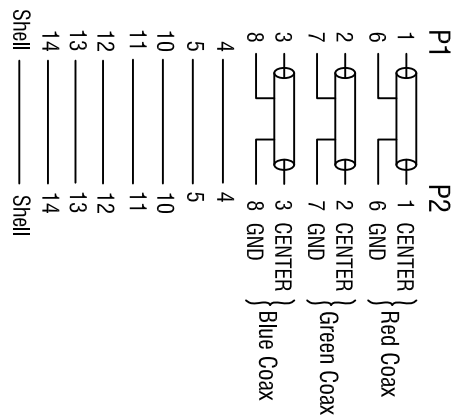

20000+200/-0mm

WIRE ADDRESS

- Electrical Test:
1. 100% TEST OPEN SHORT MIS-WIRE.
 2. CONTACT RESISTANCE:5Ω MAX.
 3. INSULATION RESISTANCE:5MΩ MIN.
 4. HI-POT:300V DC/10MS.
 5. Real Test Passed 1280*1024.
 6. Real Test Not Twinkling, Double Vision and Decolor.

E	45P BLACK PVC	G
D	Fertile Core (17.5*28.5*9.5mm)	PCS
C	HD37.7 Screw	PCS
B	HDB15P MALE(PIN9 OUT, Black Insulator Nickel Plated)	PCS
A	UL2919,28# 30COAX+28#*7C+ADB, OD=8.0mm BLACK DENTATE PVC JACKET.	PCS
PRODUCT SPECIFICATIONS		Quantity Unit
1	2	4

ROLINE VGA Cable with Fertile, HD15 M - HD15 M, 20m	
Item	11.04.5270
Draw	<i>Make</i> Date: 2020.05.13
Approval	
Duty	F16 BOM.NO.:13912
Sample NO.	Drawings of 1 (2) Proportion: 1:1 Unit(mm) A4