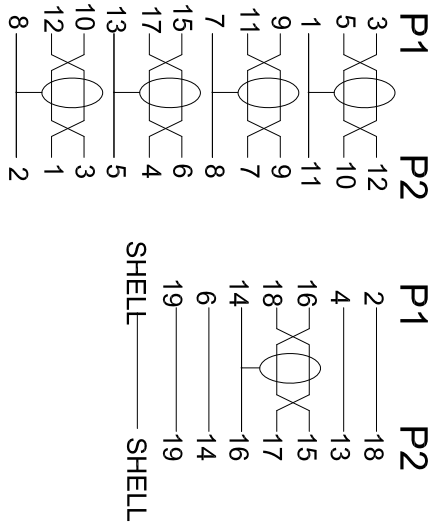

WIRE ADDRESS

- Electrical Test:
1. 100% TEST OPEN SHORT MIS-WIRE.
 2. CONTACT RESISTANCE:3Ω MAX.
 3. INSULATION RESISTANCE:5MΩ MIN.
 4. HI-POT:300V DC/10MS.
 5. Real Test Passed 3840*2160P 60Hz.
 6. Real Test Not Twinkling, Double Vision and Decolor.

E	45P PVC BLACK		G
D	DP 20P MALE SHELL(BLACK ABS)	1	PCS
C	Mini DP 20P MALE(White Insulator, Nickel Plated)	1	PCS
B	DP 20P MALE(Black Insulator, Nickel Plated)	1	PCS
A	UL20276 (32AWG*1P + D + AL/MLY)*5PCS + 32AWG*5C + AEB(AM BRAID), OD:6.0mm BLACK PVC JACKET	1	PCS
NUMBER	1	PRODUCT SPECIFICATIONS	Quantity Unit
ROLINE DisplayPort Cable, DP M - Mini DP M, 5m		Item 11.04.5637	Date: 2014.09.12
Approval		Duty F16	BOM.NO.:10378
Sample NO.		Drawings of 1 (1) Proportion: 1:1 Unit(mm) A4	