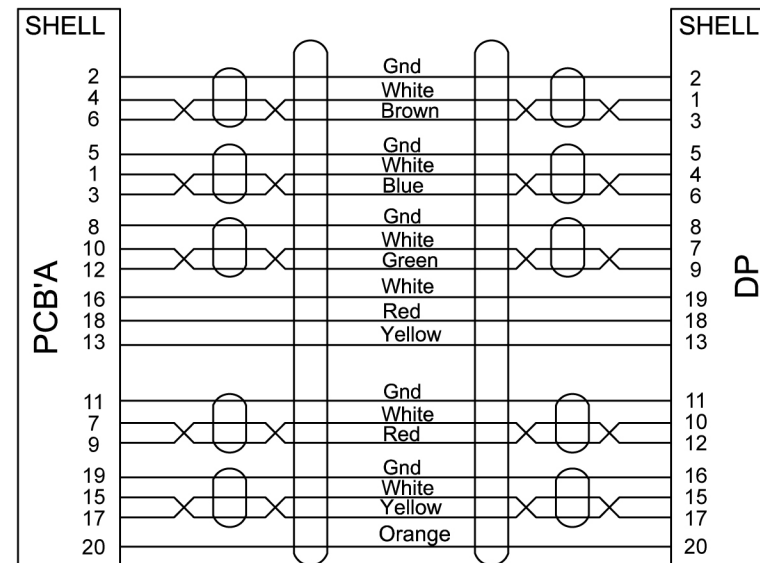

Datenblatt - Fiche technique - Data sheet

**11.04.5786**

ROLINE DisplayPort Kabel DP - UHDTV, ST/ST, schwarz, 2,0 m

ROLINE Câble DisplayPort DP - UHDTV, M/M, noir, 2,0 m

ROLINE DisplayPort Cable, DP - UHDTV, M/M, black, 2.0 m

RoHS Compliant

P1

HDMI MALE

DISPLAYPORT PLUG

P2

Pin Assignment

Table :

P/N	Length
11.04.5785	1000 ± 20 mm
11.04.5786	2000 ± 30 mm
11.04.5787	3000 ± 40 mm

Test requirement:

Resolution: 4K\*2K@60HZ

- 1 Cable [30AWG(7/0.1T)x1P+D+AL+MYLAR]x5P+30AWG(7/0.1T)x5C+F+ADB16/5/0.12(AL) ◦  
Jacket : PVC, Black ◦ O.D.=6.0±0.20mm ◦
- 2 DP Connector Male, Solder, Gold Plated ◦
- 3 Clip DP
- 4 Shell DP : ABS, Black
- 5 HDMI Connector DP to HDMI PCB'A, Gold Plated  
Shell : ABS, Black
- 6 PE LDPE
- 7 PVC 60P, Black