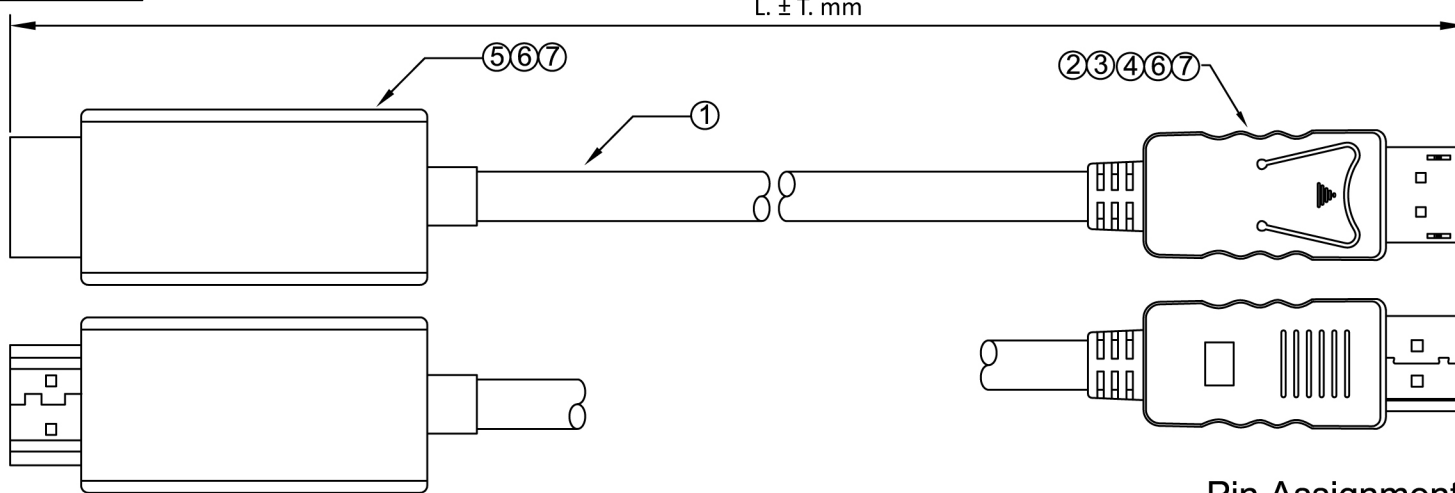

Datenblatt - Fiche technique - Data sheet

**11.04.5786**

ROLINE DisplayPort Kabel DP - UHDTV, ST/ST, schwarz, 2,0 m

ROLINE Câble DisplayPort DP - UHDTV, M/M, noir, 2,0 m

ROLINE DisplayPort Cable, DP - UHDTV, M/M, black, 2.0 m

RoHS Compliant

P1

HDMI MALE

DISPLAYPORT PLUG

P2

Pin Assignment

Table :

P/N	Length
11.04.5785	1000 ± 20 mm
11.04.5786	2000 ± 30 mm
11.04.5787	3000 ± 40 mm

Test requirement:

Resolution: 4K\*2K@60HZ

- 1 Cable [30AWG(7/0.1T)x1P+D+AL+MYLAR]x5P+30AWG(7/0.1T)x5C+F+ADB16/5/0.12(AL) ◦  
Jacket : PVC, Black ◦ O.D.=6.0±0.20mm ◦
- 2 DP Connector Male, Solder, Gold Plated ◦
- 3 Clip DP
- 4 Shell DP : ABS, Black
- 5 HDMI Connector DP to HDMI PCB'A, Gold Plated  
Shell : ABS, Black
- 6 PE LDPE
- 7 PVC 60P, Black

REV.	DATE	CONTENTS OF CHANGE	DESIGNER	TOL ±	APPROVAL	CHECK	DRAWING	DESIGN	DRAWING NAME	ROLINE DisplayPort Cable, DP-UHDTV, M/M		
				RANGE	PHILP	PHILP		TREE	DATE	PART NO.	11.04.5785, 11.04.5786, 11.04.5787	ROO
1				0~6					2016-05-6			
2				6~30								
3				30~80								
4				80~180								
5				180~315								
				315~800								