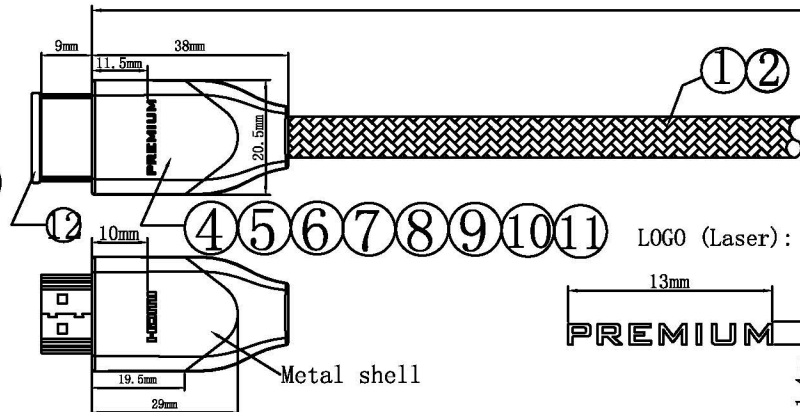

Datenblatt - Fiche technique - Data sheet

11.04.5801

ROLINE PREMIUM HDMI Ultra HD Kabel mit Ethernet, ST/ST, 1,0 m

ROLINE PREMIUM Câble HDMI Ultra HD avec Ethernet, M/M, 1,0 m

ROLINE PREMIUM HDMI Ultra HD Cable + Ethernet, M/M, 1.0 m

HDMI19M

Electroinc Test:

- Insulation Resistance: 10mΩ
- Conduction Impedance: 5Ω
- High-Pressure Test: 300V

11. 04. 5801	Premium HDMI Ultra HD Cable + Ethernet, M/M, 1m(3ft)
11. 04. 5802	Premium HDMI Ultra HD Cable + Ethernet, M/M, 2m(6ft)
11. 04. 5803	Premium HDMI Ultra HD Cable + Ethernet, M/M, 3m(10ft)
11. 04. 5804	Premium HDMI Ultra HD Cable + Ethernet, M/M, 4.5m(15ft)

Description:

- 1 Cable UL20276 (26AWG*1P+AL+D+M)*5C+26AWG*4C+M+AL+D+B, OD=8.5mm, Color: Black
- 2 Braid 1/2 Black+1/2 Transparent PET Braid
- 3 Connector HDMI 19P, Gold Plated, RoHS
- 4 Solder Lead Free Solder Wire OD=0.8mm, 1000G
- 5 Tube φ1.0 RoHS
- 6 Tube φ3.0mm RoHS
- 7 Inner mold LD-PE 950 PE RoHS
- 8 Mask 1.8cm RoHS
- 9 Copper foil 2.2cm RoHS
- 10 Outer mold Black PVC A813 45P RoHS
- 11 Metal shell Metal Shell Gold Plated 29*20.5*12.5mm, Laser Mark "PREMIUM", "HDMI"
- 12 Cover HDMI M PE Cover