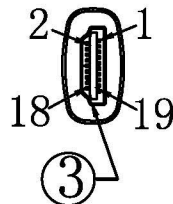

Datenblatt - Fiche technique - Data sheet

11.04.5801

ROLINE PREMIUM HDMI Ultra HD Kabel mit Ethernet, ST/ST, 1,0 m

ROLINE PREMIUM Câble HDMI Ultra HD avec Ethernet, M/M, 1,0 m

ROLINE PREMIUM HDMI Ultra HD Cable + Ethernet, M/M, 1.0 m

HDMI19M

Electroinc Test:

- Insulation Resistance: 10mΩ
- Conduction Impedance: 5Ω
- High-Pressure Test: 300V

11. 04. 5801	Premium HDMI Ultra HD Cable + Ethernet, M/M, 1m(3ft)
11. 04. 5802	Premium HDMI Ultra HD Cable + Ethernet, M/M, 2m(6ft)
11. 04. 5803	Premium HDMI Ultra HD Cable + Ethernet, M/M, 3m(10ft)
11. 04. 5804	Premium HDMI Ultra HD Cable + Ethernet, M/M, 4.5m(15ft)