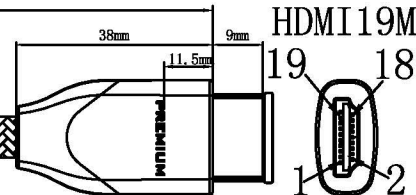

Datenblatt - Fiche technique - Data sheet

11.04.5801

ROLINE PREMIUM HDMI Ultra HD Kabel mit Ethernet, ST/ST, 1,0 m

ROLINE PREMIUM Câble HDMI Ultra HD avec Ethernet, M/M, 1,0 m

ROLINE PREMIUM HDMI Ultra HD Cable + Ethernet, M/M, 1.0 m

HDMI19M

Electroinc Test:

- Insulation Resistance: 10mΩ
- Conduction Impedance: 5Ω
- High-Pressure Test: 300V

11. 04. 5801	Premium HDMI Ultra HD Cable + Ethernet, M/M, 1m(3ft)
11. 04. 5802	Premium HDMI Ultra HD Cable + Ethernet, M/M, 2m(6ft)
11. 04. 5803	Premium HDMI Ultra HD Cable + Ethernet, M/M, 3m(10ft)
11. 04. 5804	Premium HDMI Ultra HD Cable + Ethernet, M/M, 4.5m(15ft)

Description:

- 1 Cable UL20276 (26AWG*1P+AL+D+M)*5C+26AWG*4C+M+AL+D+B, OD=8.5mm, Color: Black
- 2 Braid 1/2 Black+1/2 Transparent PET Braid
- 3 Connector HDMI 19P, Gold Plated, RoHS
- 4 Solder Lead Free Solder Wire OD=0.8mm, 1000G
- 5 Tube φ1.0 RoHS
- 6 Tube φ3.0mm RoHS
- 7 Inner mold LD-PE 950 PE RoHS
- 8 Mask 1.8cm RoHS
- 9 Copper foil 2.2cm RoHS
- 10 Outer mold Black PVC A813 45P RoHS
- 11 Metal shell Metal Shell Gold Plated 29*20.5*12.5mm, Laser Mark "PREMIUM", "HDMI"
- 12 Cover HDMI M PE Cover

Pin Out:

REV.	DATE	CONTENTS OF CHANGE	DESIGNER	TOL ±								APPROVAL	CHECK	DRAWING	DESIGN	DRAWING NAME	ROLINE Premium HDMI Ultra HD Cable + Ethernet, AM / AM, black			
				RANGE	Plc	Met	Ins	Por	Cab	Pac	Gas						DIS	DATE	PART NO.	11.04.5801, 11.04.5802
△				0~6	0.1	0.1	0.1	0.2	0.5	1	0.5	0.2	Allen	Allen	Philip	2016-05-6	PART NO.	11.04.5801, 11.04.5802	11.04.5803, 11.04.5804	ROO
△				6~30	0.1	0.1	.15	.25	1	1	0.5	.25								
△				30~80	0.1	.15	0.2	0.3	2	1.5	1	0.3								
△				80~180	.15	.15	.25	0.3	2	2	1	.45								
△				180~315	.15	0.2	0.3	0.4	2.5	2	1	0.6								
△				315~800	0.2	0.3	0.4	0.5	3	3	2	1.1	SCALE	1:1	UNIT	MM				