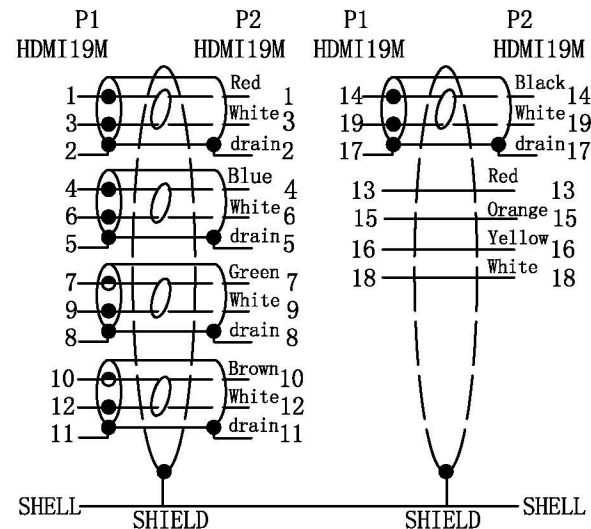

Pin Out:

REV.	DATE	CONTENTS OF CHANGE	DESIGNER	TOL ±								APPROVAL	CHECK	DRAWING	DESIGN	DRAWING NAME	ROLINE Premium HDMI Ultra HD Cable + Ethernet, AM / AM, black					
				RANGE	Plc	Met	Ins	Por	Cab	Pac	Gas						DIS	DATE	PART NO.	11.04.5801, 11.04.5802	11.04.5803, 11.04.5804	ROO
△				0~6	0.1	0.1	0.1	0.2	0.5	1	0.5	0.2	Allen	Allen	Philip	2016-05-6	PART NO.	11.04.5801, 11.04.5802	11.04.5803, 11.04.5804	ROO		
△				6~30	0.1	0.1	.15	.25	1	1	0.5	.25										
△				30~80	0.1	.15	0.2	0.3	2	1.5	1	0.3										
△				80~180	.15	.15	.25	0.3	2	2	1	.45										
△				180~315	.15	0.2	0.3	0.4	2.5	2	1	0.6										
△				315~800	0.2	0.3	0.4	0.5	3	3	2	1.1	SCALE	1:1	UNIT	MM