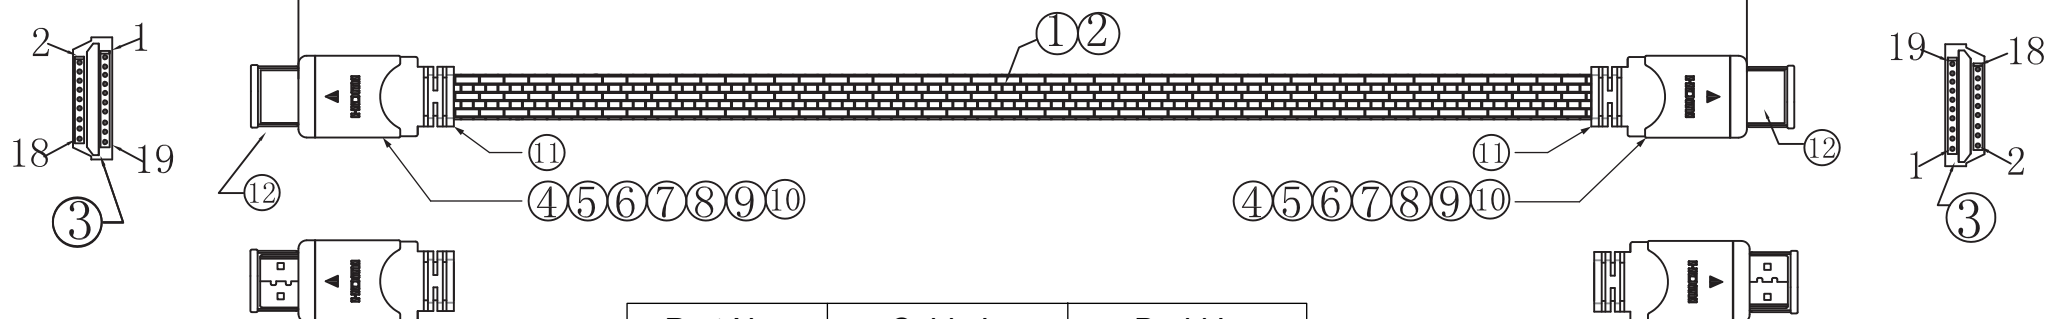

Datenblatt - Fiche technique - Data sheet

11.04.5854

ROLINE HDMI High Speed Kabel mit Ethernet, ST-ST, schwarz / silber, 7,5 m

ROLINE Câble HDMI High Speed avec Ethernet, noir/argent, 7,5 m

ROLINE HDMI High Speed Cable + Ethernet, M/M, black /silver, 7.5 m

HDMI 19 M

HDMI 19 M

Part No.	Cable L	Braid L
11.04.5854	7500±60 mm	7500±60 mm
11.04.5855	10000±60 mm	10000±60 mm

Specification :

- 1 Cable UL20276, (1P*28AWG+AL+D+MYLAR)*5+4C*28AWG+MYLAR+AL+D+B, Black PVC, OD: 7.0 mm, RoHS
- 2 Braid Black Cotton Braid, RoHS
- 3 Connector HDMI 19P M, Shell: Gold Plated 1u", Pin: Gold Plate 1u", RoHS
- 4 Solder 0.8 mm Tin Line, RoHS
- 5 Tube 1 Black Tube OD: 0.8 mm, L=11 mm, RoHS
- 6 Tube 2 Black Tube OD: 2.5 mm, L=6 mm, RoHS
- 7 Inner Mold LD PE, RoHS
- 8 Tape High Temperature Resistant, L=55 mm W=18 mm, RoHS
- 9 Copper Foil Package Copper Foil and Spot Welding, L=55 mm W=22 mm, RoHS
- 10 Metal Shell Dark Grey Aluminum Shell (Print HDMI LOGO), RoHS
- 11 Outer Mold PVC: 60P Black, RoHS
- 12 Dust Cover HDMI M Dust Cover

Pin Assignment

Rev.	Date	Contents of Change	Designer	Tol±										Approve	Check	Draw	Design	Product Name	ROLINE SILVER HDMI High Speed Cable+Ethernet, M/M		
				Range	Pla	Met	Ins	Por	Cab	Pac	Gas	Dis	Drawing Date						Product No.		
△				0~6	0.1	0.1	0.1	0.2	0.5	1	0.5	0.2	Allen	Allen		Philip	2017-03-22	11.04.5854 / 11.04.5855	R00		
△				6~30	0.1	0.1	.15	.25	1	1	0.5	.25									
△				30~80	0.1	.15	0.2	0.3	2	1.5	1	0.3									
△				80~180	.15	.15	.25	0.3	2	2	1	.45									
△				180~315	.15	0.2	0.3	0.4	2.5	2	1	0.6									
△				315~800	0.2	0.3	0.4	0.5	3	3	2	1.1	Scale	1:1	Unit	mm					