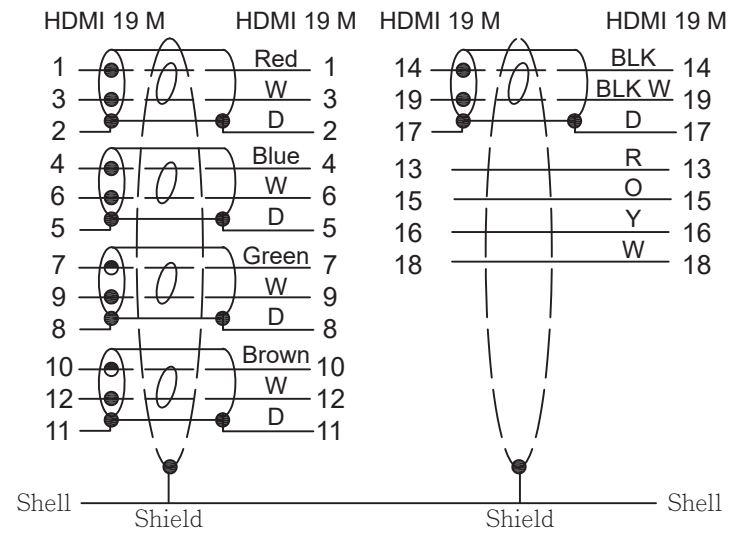

Datenblatt - Fiche technique - Data sheet

11.04.5854

ROLINE HDMI High Speed Kabel mit Ethernet, ST-ST, schwarz / silber, 7,5 m

ROLINE Câble HDMI High Speed avec Ethernet, noir/argent, 7,5 m

ROLINE HDMI High Speed Cable + Ethernet, M/M, black /silver, 7.5 m

HDMI 19 M

HDMI 19 M

Part No.	Cable L	Braid L
11.04.5854	7500±60 mm	7500±60 mm
11.04.5855	10000±60 mm	10000±60 mm

Specification :

- 1 Cable UL20276, (1P*28AWG+AL+D+MYLAR)*5+4C*28AWG+MYLAR+AL+D+B, Black PVC, OD: 7.0 mm, RoHS
- 2 Braid Black Cotton Braid, RoHS
- 3 Connector HDMI 19P M, Shell: Gold Plated 1u", Pin: Gold Plate 1u", RoHS
- 4 Solder 0.8 mm Tin Line, RoHS
- 5 Tube 1 Black Tube OD: 0.8 mm, L=11 mm, RoHS
- 6 Tube 2 Black Tube OD: 2.5 mm, L=6 mm, RoHS
- 7 Inner Mold LD PE, RoHS
- 8 Tape High Temperature Resistant, L=55 mm W=18 mm, RoHS
- 9 Copper Foil Package Copper Foil and Spot Welding, L=55 mm W=22 mm, RoHS
- 10 Metal Shell Dark Grey Aluminum Shell (Print HDMI LOGO), RoHS
- 11 Outer Mold PVC: 60P Black, RoHS
- 12 Dust Cover HDMI M Dust Cover

Pin Assignment

Rev.	Date	Contents of Change	Designer	Tol±										Approve	Check	Draw	Design	Product Name	ROLINE SILVER HDMI High Speed Cable+Ethernet, M/M		
				Range	Pla	Met	Ins	Por	Cab	Pac	Gas	Dis	Drawing Date						Product No.		
△				0~6	0.1	0.1	0.1	0.2	0.5	1	0.5	0.2	Allen	Allen		Philip	2017-03-22	11.04.5854 / 11.04.5855	R00		
△				6~30	0.1	0.1	.15	.25	1	1	0.5	.25									
△				30~80	0.1	.15	0.2	0.3	2	1.5	1	0.3									
△				80~180	.15	.15	.25	0.3	2	2	1	.45									
△				180~315	.15	0.2	0.3	0.4	2.5	2	1	0.6									
△				315~800	0.2	0.3	0.4	0.5	3	3	2	1.1	Scale	1:1	Unit	mm					