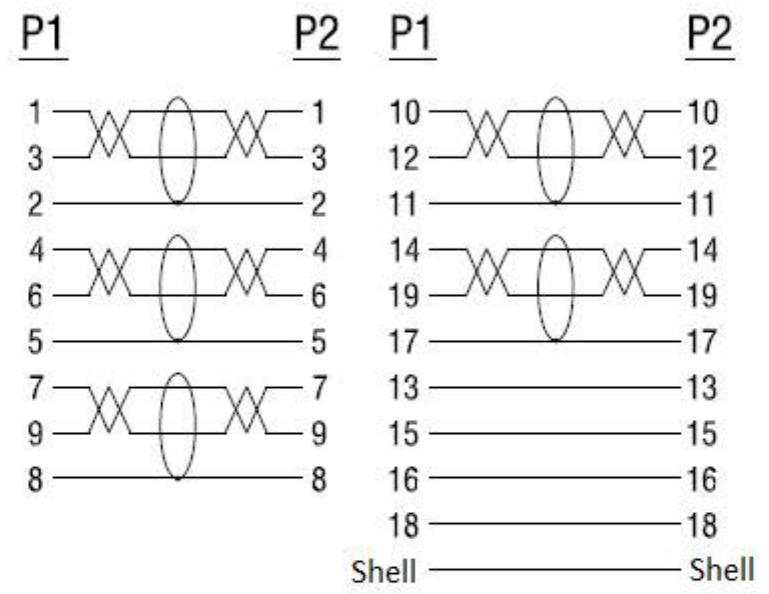

WIRE ADDRESS

Electrical Test:

- 100% Test Open, Short, Mis-wire
- Contact Resistance: 5Ω Max.
- Insulation Resistance: 5MΩ Min.
- Hi-Pot: 300V DC/10Ms.
- Real Test Passed 4K @120Hz or 8K @60Hz or 10K @30Hz
- Real Test Not Twinking, Double Vision and Decolor

Cable Printing: High speed HDMI™ Cable with Ethernet

VER.A	REVISE
-------	--------

ROLINE HDMI UHD Cable, 10K, Dynamic HDR M/M, 1m, black

C	45P Black PVC		G
B	HDMI 19P Mlae (Black Insulator, Gold Plated)	2	pcs
A	UL20276 (30WAG*1P+DAM)*5 +30AWG*4C+ADB, OD:6.0mm Black PVC Jacket	1	pcs
Number	Z-11.04.5940	Specifications	Q'ty Unit