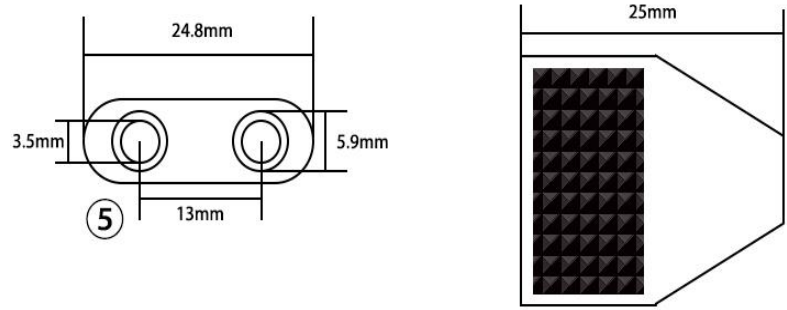

	REVISED	DR	APP

① 3.5mm stereo male, nickel-plated

②③⑤⑥⑦⑧ outer mold: PP+PE black

④ 3.5mm stereo female, nickel-plated

NAME		VALUE 3.5mm Adapter, 1x 3.5mm M to 2x 3.5mm F	
ITEM NO.		11.99.4440	
SIZE	A4	DATE	07.17.2018
UNIT	MM	DRAWN	Yu
SECOMP			