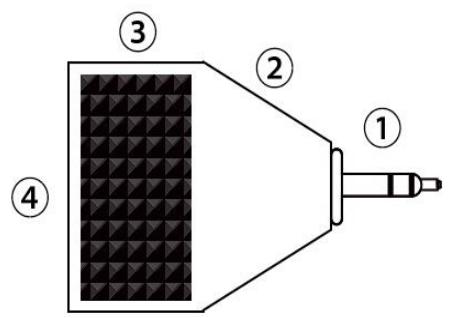

	REVISED	DR	APP

① 3.5mm stereo male, nickel-plated

②③⑤⑥⑦⑧ outer mold: PP+PE black

④ 3.5mm stereo female, nickel-plated

NAME		VALUE 3.5mm Adapter, 1x 3.5mm M to 2x 3.5mm F	
ITEM NO.		11.99.4440	
SIZE	A4	DATE	07.17.2018
UNIT	MM	DRAWN	Yu
SECOMP			