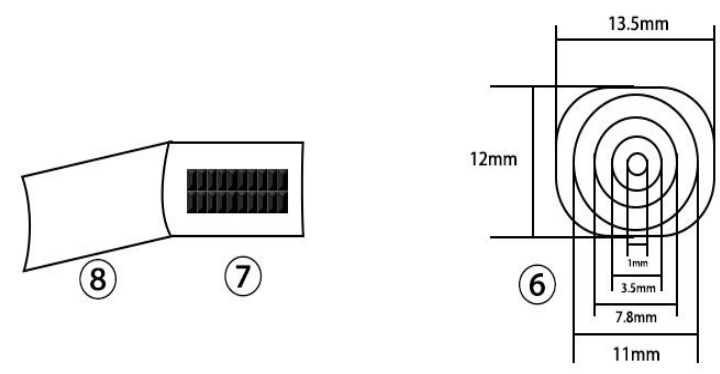

	REVISED	DR	APP

① 3.5mm stereo male, nickel-plated

②③⑤⑥⑦⑧ outer mold: PP+PE black

④ 3.5mm stereo female, nickel-plated

NAME		VALUE 3.5mm Adapter, 1x 3.5mm M to 2x 3.5mm F	
ITEM NO.		11.99.4440	
SIZE	A4	DATE	07.17.2018
UNIT	MM	DRAWN	Yu
SECOMP			