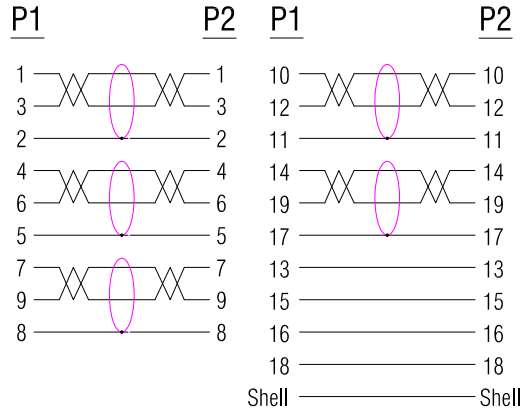

RoHS Compliant

WIRE ADDRESS

Electrical Test:

- 1.100% TEST OPEN SHORT MIS-WIRE.
- 2.CONTACT RESISTANCE:3Ω MAX.
- 3.INSULATION RESISTANCE:5MΩ MIN.
- 4.HI-POT:300V DC/10MS.
- 5.Real Test Passed 3840*2160P 60Hz.
- 6.Real Test Not Twinkling,Double Vision and Decolor.

					VALUE Ultra HD HDMI Cable+Eth., M/M, 1.5m				
C	45P PVC BLACK			G	Item	11.99.5688			
B	HDMI AM (BLACK INSULATION,NICKEL PLATED,CONTACT PIN GOLD PLATED)	2		PCS	Draw	<i>Kobe</i>			Date: 2017.11.24
A	HDMI 2.0V UL20276 (28AWG*1P + FAM)*5+28AWG*4C+AB OD:7.3mm BLACK COLOR PVC JACKET	1		PCS	Approval				
NUMBER	PRODUCT SPECIFICATIONS	Quantity		Unit	Duty	F16			BOM.NO:13160
					Sample NO.	Drawings of 1 (2)		Proportion: 1:1	
							Unit(mm)		
							A4		