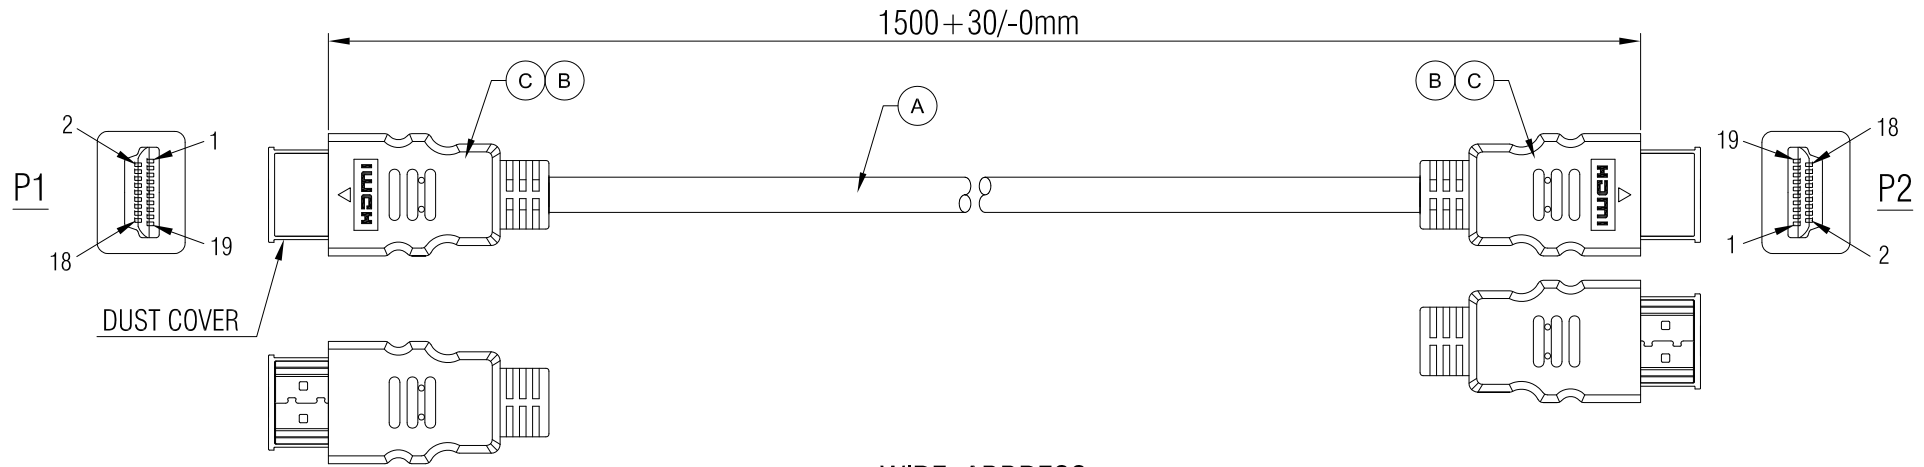

RoHS Compliant

WIRE ADDRESS

Electrical Test:

- 1.100% TEST OPEN SHORT MIS-WIRE.
- 2.CONTACT RESISTANCE:3Ω MAX.
- 3.INSULATION RESISTANCE:5MΩ MIN.
- 4.HI-POT:300V DC/10MS.
- 5.Real Test Passed 3840*2160P 60Hz.
- 6.Real Test Not Twinkling,Double Vision and Decolor.

					VALUE Ultra HD HDMI Cable+Eth., M/M, 1.5m				
C	45P PVC BLACK			G	Item	11.99.5688			
B	HDMI AM (BLACK INSULATION,NICKEL PLATED,CONTACT PIN GOLD PLATED)	2		PCS	Draw	<i>Kobe</i>			Date: 2017.11.24
A	HDMI 2.0V UL20276 (28AWG*1P + FAM)*5+28AWG*4C+AB OD:7.3mm BLACK COLOR PVC JACKET	1		PCS	Approval				
NUMBER	PRODUCT SPECIFICATIONS	Quantity		Unit	Duty	F16			BOM.NO:13160
					Sample NO.	Drawings of 1 (2)		Proportion: 1:1	
							Unit(mm)		
							A4		