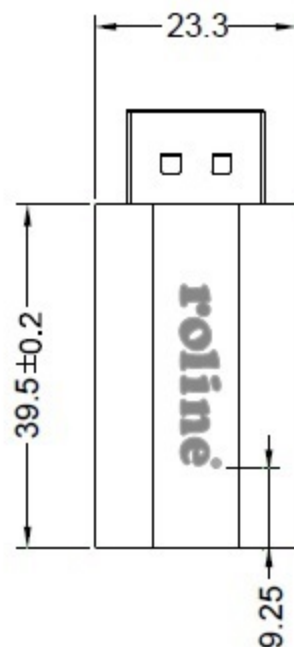

angle of view

DisplayPort Male

unit: mm

HDMI Female

Material: Aluminium
Color:Gold

Specification

- Input: DisplayPort/M*1
- Output: HDMI/F*1

Key Feature

- Max. resolution: 4K@60HZ
- Compact size

SECOMP

Approved by

Des.

ROLINE GOLD DisplayPort v1.2 to HDMI Adapter, 4K@60Hz

Checked by

Date

Model No.

12.03.3158

Version

A/0

standard tolerance

Dimension	Tolerance		
	∇		
1.00~4.00mm	±0.05	±0.10	±0.30
4.01~15.00mm	±0.07	±0.20	±0.50
15.01~60.00mm	±0.10	±0.30	±0.70
60.01~250.00mm	±0.20	±0.50	±1.20
250.01~1000.00mm	±0.30	±0.80	±2.00

Doc.No

unit

mm

Scale

1:1

Desigs by

Date

2019/04/11