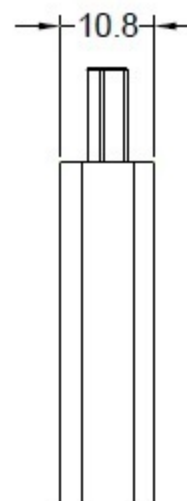

angle of view

DisplayPort Male

unit: mm

HDMI Female

Material: Aluminium
Color:Gold

Specification

- Input: DisplayPort/M*1
- Output: HDMI/F*1

Key Feature

- Max. resolution: 4K@60HZ
- Compact size

SECOMP

Approved by

Des.

ROLINE GOLD DisplayPort v1.2 to HDMI Adapter, 4K@60Hz

Checked by

Date

Model No.

12.03.3158

Version

A/0

standard tolerance

Dimension	Tolerance		
	∇		
1.00~4.00mm	±0.05	±0.10	±0.30
4.01~15.00mm	±0.07	±0.20	±0.50
15.01~60.00mm	±0.10	±0.30	±0.70
60.01~250.00mm	±0.20	±0.50	±1.20
250.01~1000.00mm	±0.30	±0.80	±2.00

Doc.No

unit

mm

Scale

1:1

Desigs by

Date

2019/04/11