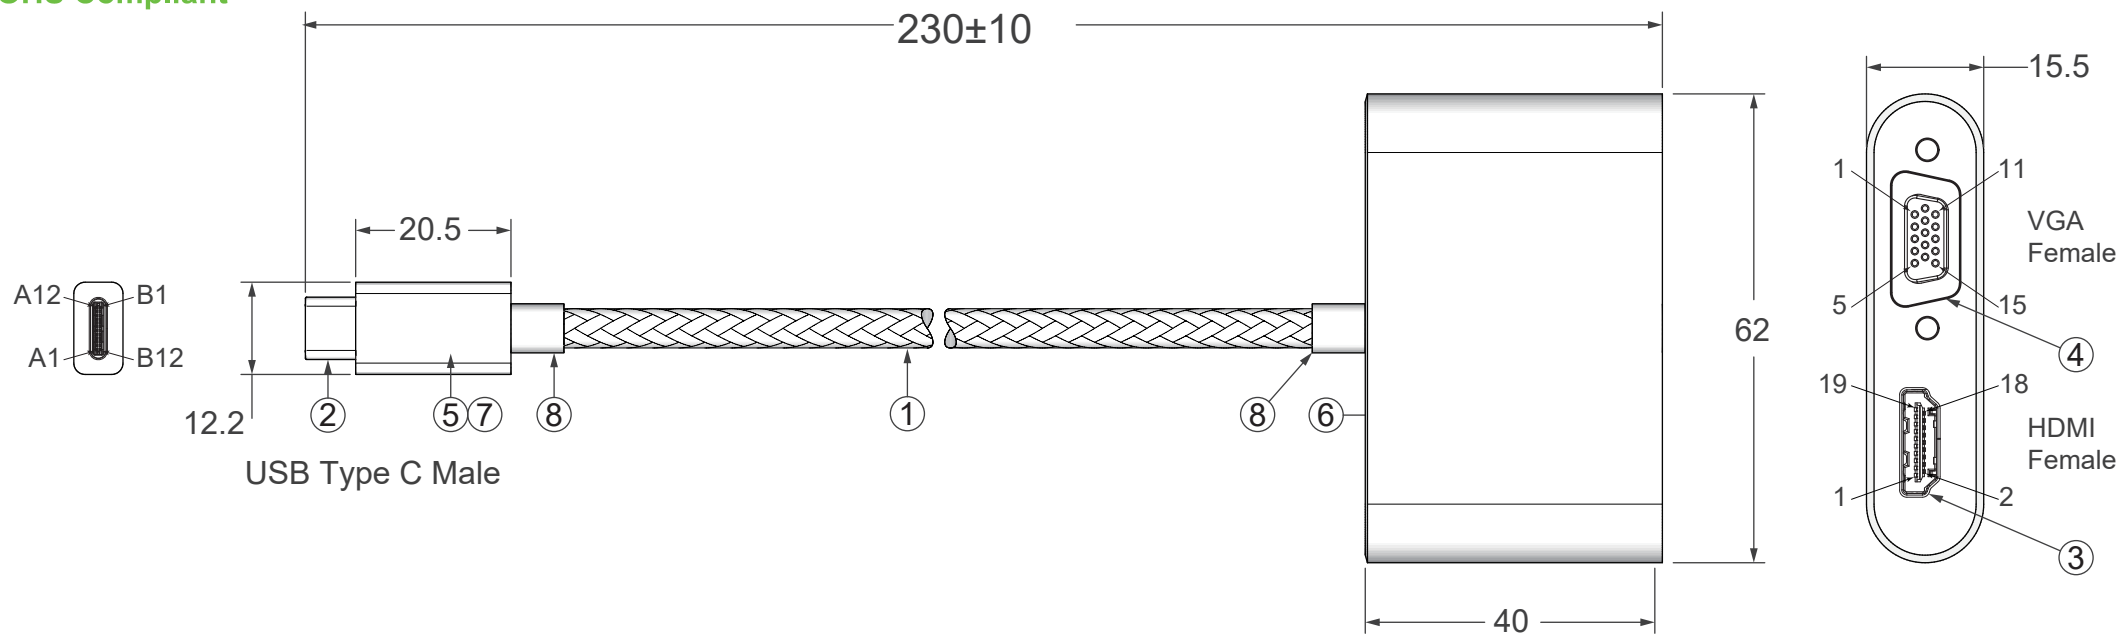

ROHS Compliant

Resolution:

VGA: 1920*1080@60Hz

HDMI: 3840*2160@60Hz

Specification :

- | | |
|------------------|---|
| 1. Cable | UL20276, (32AWG*1P+AL+Mylar)*4+32AWG*3C+28AWG*2C+24AWG*1C+AL+B, Jacket with Nylon Braid, Color: Black, OD: 4.7±0.15mm(OD: 5.2mm with Braid) |
| 2. Conn. | USB Type C Plug, Conductors: Gold Plated, Shell: Gold Plated, Insulator: Black |
| 3. Conn. | HDMI Female, Conductors: Gold Plated, Shell: Gold Plated, Insulator: Black |
| 4. Conn. | VGA Female, Conductors: Gold Plated, Shell: Gold Plated, Insulator: Black |
| 5. Hood | For USB Type C, Aluminum, Color: Gold |
| 6. Hood | For HDMI+VGA, Aluminum, Color: Gold |
| 7. Inner Molding | LDPE |
| 8. Outer Molding | PVC: 45P, Color: Black |

Pin Assignment	
Type C	Board
A10	White
A11	Blue
B3	White
B2	Red
A3	White
A2	Brown
B10	White
B11	Green
GND	Black
A5	Blue
B5	Purple
B8	Yellow
A8	Orange
VBUS	Red

SECOMP	Product Name	ROLINE GOLD USB Type C to HDMI/VGA Adapter	Approve	Check	Draw	Design	Rev.	Date	Contents of Change	Design
	Product No.	12.03.3165	Allen	Allen	Kuan	Kuan	1			
Drawing Date : 2019/04/29							2			
							3			
					Scale 1:1	Unit : mm				