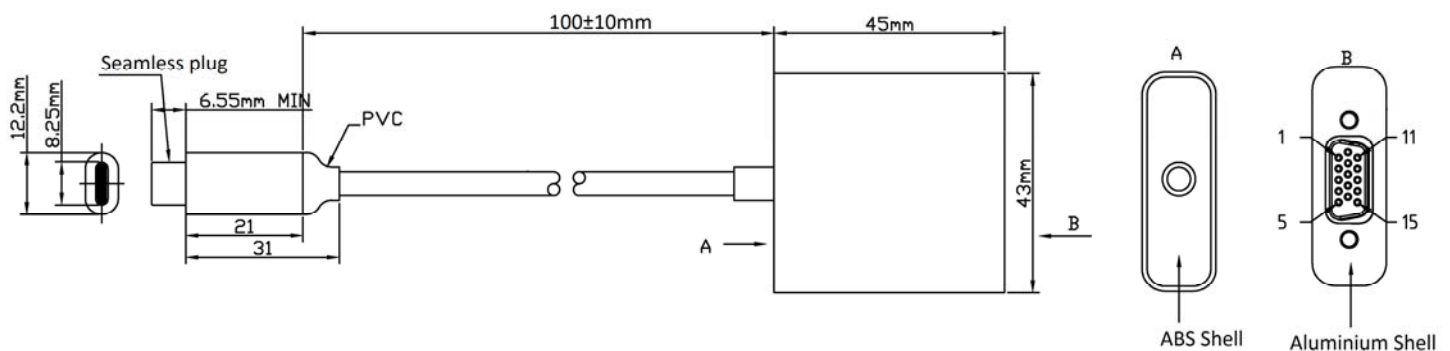

Item no.: 12.03.3200

ROLINE USB 3.1 Cable Adapter, C – VGA, M/F Aluminum, silver

Features:

- Support VGA Video output 1080P@60Hz resolution
- Aluminum Housing in silver color
- No driver needed
- USB 3.1 Type-C interface supports plug and play, hot swap
- Easy to carry and use
- With 10cm Cable in white color
- Connector: USB 3.1 Type-C Male*1 (input) + HD VGA Female*1 (output)
- Operating Temperature: 0°C ~45°C
- Storage Temperature: -20°C ~ 70°C
- Operating Humidity: 10% ~ 85 % RH (no condensation)
- System requirements: Windows, MAC OS X, Google Chrome