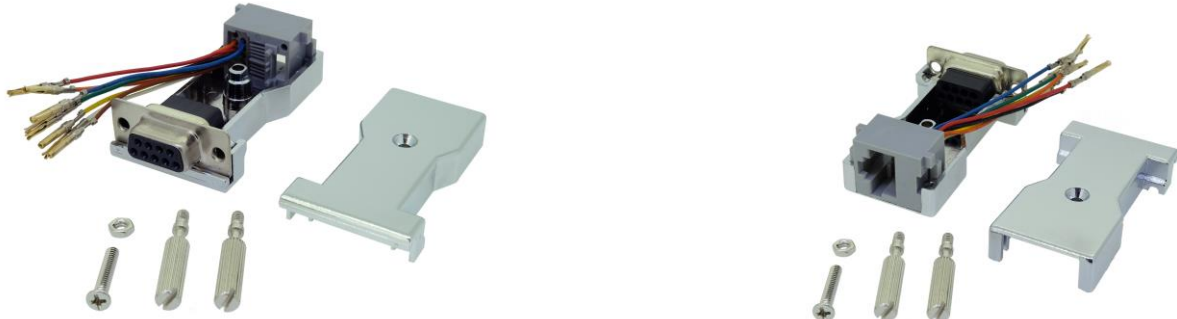

Item no.: 12.03.7529

ROLINE Adapter DB9 F / RJ45 F, 8P 8C, plated type, silver

#### Features:

- RS232 DB9 female to RJ45 female adapter
- Simple assembly of serial lines through the modularity of the RJ45 connection system
- Size: 18 x 30 x 45mm
- Assembly type
- Chromed ABS case
- Silver color