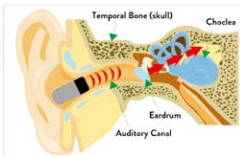

### Bone Conduction Bluetooth Headphone

COMFORT

SAFETY

98MM

44MM

Bone conduction

Normal earbud

Bag included

#### EN

- Bone conduction Headphone
- Bluetooth V5.0
- Waterproof IPX5
- Handsfree calling
- Integrated rechargeable battery 200mAh
- Battery capacity : Up to 8 hours (Music and Talking time)
- included: USB cable, carrying case, earplugs
- Connections : Micro USB input

#### DE

- Bluetooth Knochenleitungskopfhörer
- Bluetooth V5.0
- Wasserdicht IPX5
- Freisprechfunktion
- Integrierter Akku 200mAh
- Batteriespielzeit : bis zu 8 Stunden (Musik und Gesprächsdauer)
- Inklusive: USB-Kabel, Tasche, Ohrstöpsel
- Anschlüsse: Micro USB-Eingang