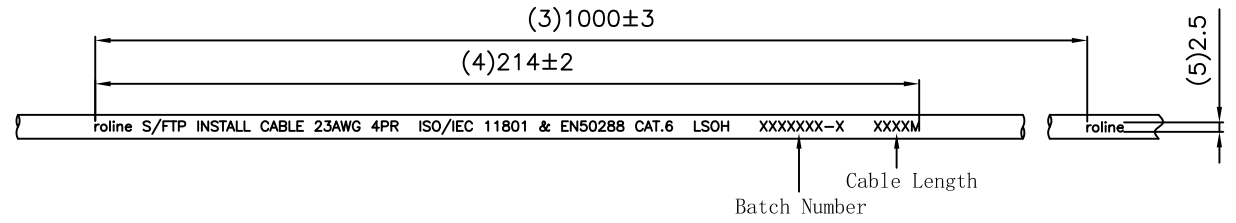

A

A

SCALE 8/1

B

B

SCALE 1/2

C

C

SCALE 1/1

roline S/FTP INSTALL CABLE 23AWG 4PR ISO/IEC 11801 & EN50288 CAT.6 LSOH XXXXXX-X XXXXM

Specifications :

- 1. Wiring : T568B
- 2. Copper conductor : 23AWG
- 3. XXXXXX-X : Batch number
- 4. XXXXM : Cable length
- 5. Cable printing : blue printing
- 6. Jacket material : LSOH
- 7. Printing meter number on the end of each test. 0001, 0002, 0003.....9999
- 8. With ROHS and REACH compliant.
- 9. CPR CLASS Eca
- 10. Operating temperature : -20. C ~ +70. C

Bending radius(4x cable OD)	NVP	Item NO	Description	Color
30mm	80.0%	• 21.15.1889	ROLINE S/FTP Cable Cat.6, Solid Wire, AWG23, halogen-free, 300m	Grey

GENERAL TOLERANCE OF DIMENSIONS x.xxx ±0.005 x.xx ±0.05 x.x ±0.1	DRAWING	15.FEB.2022	SP
	CHECK	15.FEB.2022	CMD
	APPROVAL	15.FEB.2022	YUAN
		DATE	NAME
SCALE	1/1 (A4)	UNIT	mm