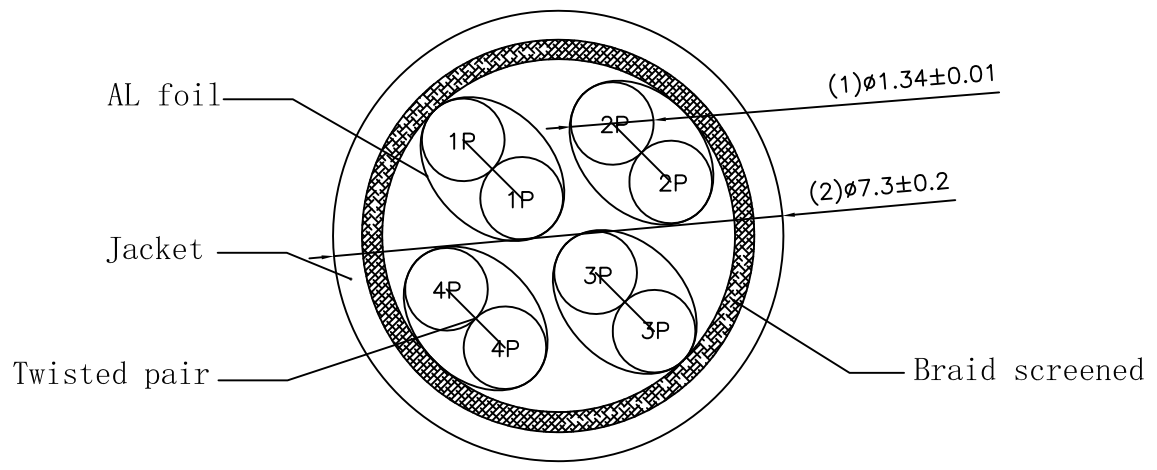

A

A

SCALE 8/1

B

B

SCALE 1/2

C

C

SCALE 1/1

roline S/FTP INSTALL CABLE 23AWG 4PR ISO/IEC 11801 & EN50288 CAT.6 LSOH XXXXXX-X XXXXM

Specifications :

- 1. Wiring : T568B
- 2. Copper conductor : 23AWG
- 3. XXXXXX-X : Batch number
- 4. XXXXM : Cable length
- 5. Cable printing : blue printing
- 6. Jacket material : LSOH
- 7. Printing meter number on the end of each test. 0001, 0002, 0003.....9999
- 8. With ROHS and REACH compliant.
- 9. CPR CLASS Eca
- 10. Operating temperature : -20. C ~ +70. C

Bending radius(4x cable OD)	NVP	Item NO	Description	Color
30mm	80.0%	• 21.15.1889	ROLINE S/FTP Cable Cat.6, Solid Wire, AWG23, halogen-free, 300m	Grey

GENERAL TOLERANCE OF DIMENSIONS x.xxx ±0.005 x.xx ±0.05 x.x ±0.1	DRAWING	15.FEB.2022	SP
	CHECK	15.FEB.2022	CMD
	APPROVAL	15.FEB.2022	YUAN
		DATE	NAME
SCALE	1/1 (A4)	UNIT	mm