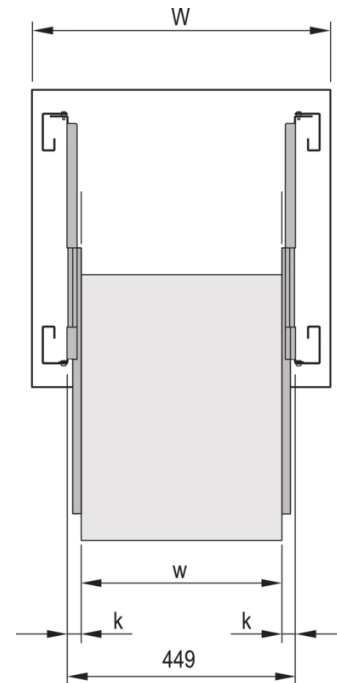

20110-090 TELESCOPIC SLIDE UNIVERSAL, 1 U, 356L

KEY FEATURES

Lateral mounting on the 19" uprights (19" plane remains free for fixing the extension/drawer)

Static load-carrying capacity per pair 23 - 39 kg

Can be removed

Extension length->-100-%

Rail width $k=9.7\text{-mm}$, max. installation width of extension/drawer $w = 429\text{ mm}$

PRODUCT ATTRIBUTES

Product Type: Telescopic Slide

Product Family: MultipacPRO

Type: Universal

Length: 356 mm

Static Load: 39 kg

ADDITIONAL PRODUCT DETAILS

Universal Telescopic Slide with > 100 % extension and up to 39 kg load capacity.

Universal telescopic Rails can also be fitted without additional components in non-standard applications, this also in other than 19" cabinets.