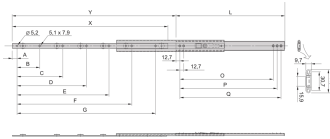

20110-090 TELESCOPIC SLIDE UNIVERSAL, 1 U, 356L

KEY FEATURES

Lateral mounting on the 19" uprights (19" plane remains free for fixing the extension/drawer)

Static load-carrying capacity per pair 23 - 39 kg

Can be removed

Extension length->-100-%

Rail width $k=9.7\text{-mm}$, max. installation width of extension/drawer $w = 429\text{ mm}$

PRODUCT ATTRIBUTES

Product Type: Telescopic Slide

Product Family: MultipacPRO

Type: Universal

Length: 356 mm

Static Load: 39 kg

ADDITIONAL PRODUCT DETAILS

Universal Telescopic Slide with > 100 % extension and up to 39 kg load capacity.

Universal telescopic Rails can also be fitted without additional components in non-standard applications, this also in other than 19" cabinets.