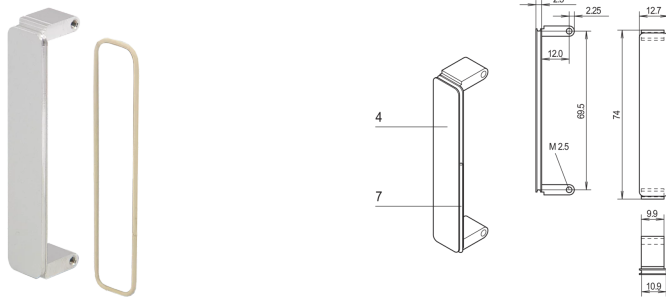

## 20835-899 PMC MEZZANINE FRONT PANEL, NON-SHIELDED, AL, ANODIZED

### KEY FEATURES

Mezzanine front panel is fitted into PMC front panel cut-outs

EMC shielding with conductive O-ring

### PRODUCT ATTRIBUTES

Type: Mezzanine Front Panel

Accessory Type: Front panel

Mounting: Snapped in

EMC Shielding: No (Retrofittable)

EMC Gasket Type: O-ring

Material: Aluminum

Front Finish: Anodized

Rear Finish: Conductive

Treated Edges: Yes

Height: 74 mm

Width: 12.7 mm

Complies With: PMC Mezzanine, IEEE P1386

Depth: 2.5 mm

Package Quantity: 10