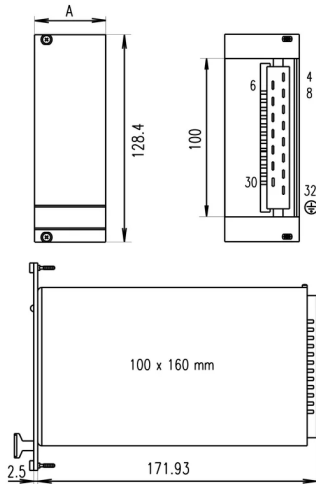

21006-945 PSU FRONT PANEL FOR MAXPOWER 100, DUAL, TRIPLE, 3 U, 8 HP, SHIELDED, 2.5 MM, AL, FRONT ANODIZED, REAR CONDUCTIVE

KEY FEATURES

Front Panel, Al, Front anodized, rear conductive, with vertical Slots for EMC Contact Strips

PRODUCT ATTRIBUTES

Accessory Type: Front panel

Works With: 19" Power Supplies

Material: Aluminum

Front Finish: Anodized

Rear Finish: Conductive

Treated Edges: No

Rack Height: 3 U

Rack Width: 8 HP

Height: 128.4 mm

Width: 40.3 mm

Depth: 2.5 mm

Package Quantity: 1

ADDITIONAL PRODUCT DETAILS

Front Panel for nVent SCHROFF 19" compatible Power Supply. Flat front panel with vertical grooves for stainless steel EMC Contact Strips.