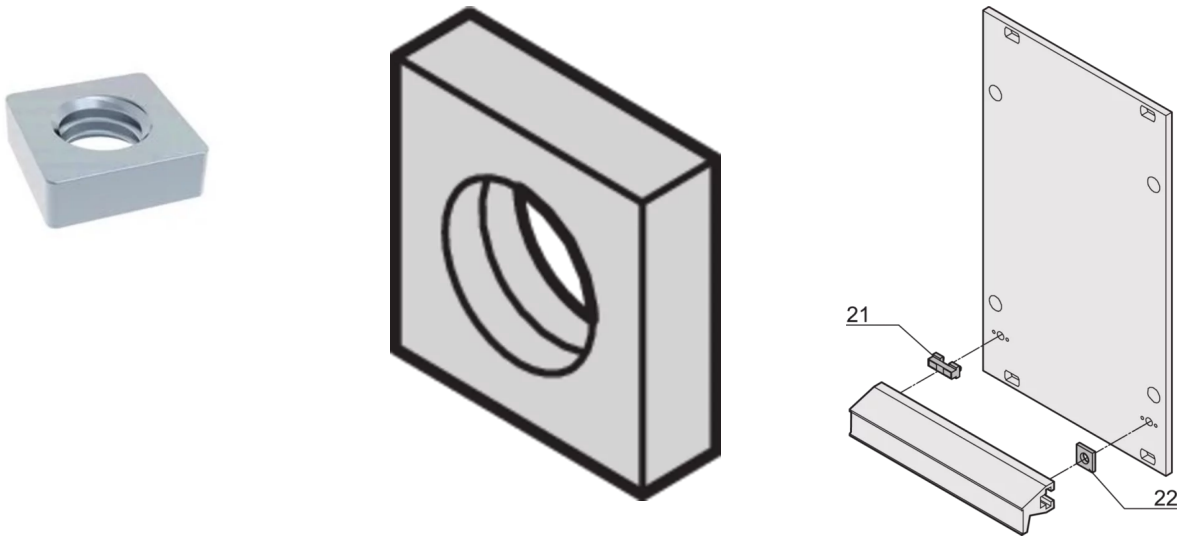

21100-359 SQUARE NUT, M2.5

KEY FEATURES

Hexagon Nut

PRODUCT ATTRIBUTES

Product Type: Nut

Type: Square Nut

Works With: Front Panels

Material: Steel

Finish: Nickel Plated

ADDITIONAL PRODUCT DETAILS

Hex Nut assembly kit 100 pcs.

North America

All locations
+1.763.422.2661
Chat with us:
schroff.nvent.com

Europe

Straubenhardt, Germany
+49.7082.794.0
Betschdorf, France
+33.3.88.90.64.90
Warsaw, Poland
+48.22.209.98.35
Assago, Italy
+39.02.932.7141
Chat with us:
schroff.nvent.com