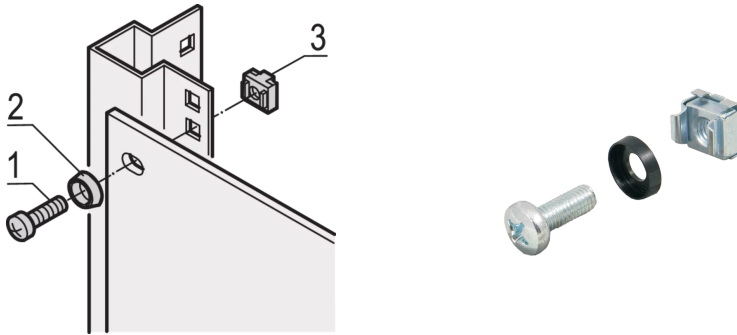

## 21101-810 19" ASSEMBLY KIT M6, SCREW, WASHER, NUT; 100 PIECES

### KEY FEATURES

Assembly kits for assembly of 19" components into a cabinet

For mounting of front panels, distribution fields or other components on the frame, slide mounts or depth members with square cut-outs

### PRODUCT ATTRIBUTES

Product Type: Assembly Kit

Type: Mounting Kit

Works With: 19" cases; 19" wallmounts; 19" Indoor Cabinets; 19" Outdoor Cabinets

Thread Size: M6

Material: Steel

Finish: Zinc Plated

Package Quantity: 100