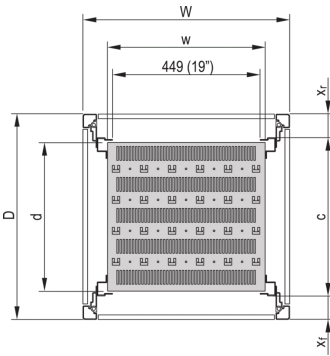

22117-842 EURORACK 19" SHELF, STATIONARY, 600W 600D

KEY FEATURES

Mounting height 1-U

Perforated cut-outs for assembling cable ties

Static load-carrying capacity 75-kg

When used as a partial-width shelf a third 19" plane is required, please order this separately

Width: 477 mm

Depth: 480 mm

ADDITIONAL PRODUCT DETAILS

Eurorack 19" Shelf, Stationary, Full Depth / Recessed Depth with load capacity of 75 kg.

Please order depth member for recessed versions separately.

CERTIFICATIONS