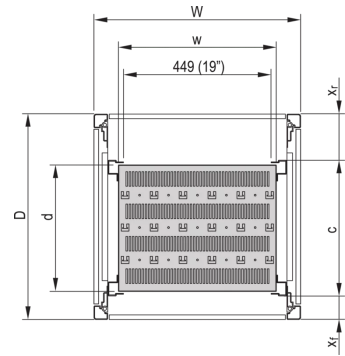

22117-842 EURORACK 19" SHELF, STATIONARY, 600W 600D

KEY FEATURES

Mounting height 1-U

Perforated cut-outs for assembling cable ties

Static load-carrying capacity 75-kg

When used as a partial-width shelf a third 19" plane is required, please order this separately

Width: 477 mm

Depth: 480 mm

ADDITIONAL PRODUCT DETAILS

Eurorack 19" Shelf, Stationary, Full Depth / Recessed Depth with load capacity of 75 kg.

Please order depth member for recessed versions separately.

CERTIFICATIONS