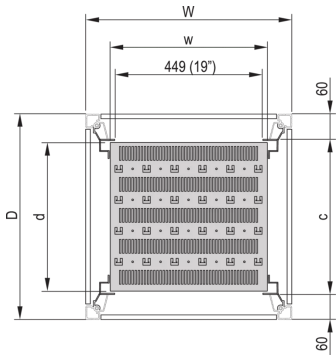

22117-842 EURORACK 19" SHELF, STATIONARY, 600W 600D

KEY FEATURES

Mounting height 1-U

Perforated cut-outs for assembling cable ties

Static load-carrying capacity 75-kg

When used as a partial-width shelf a third 19" plane is required, please order this separately

Width: 477 mm

Depth: 480 mm

ADDITIONAL PRODUCT DETAILS

Eurorack 19" Shelf, Stationary, Full Depth / Recessed Depth with load capacity of 75 kg.

Please order depth member for recessed versions separately.

CERTIFICATIONS