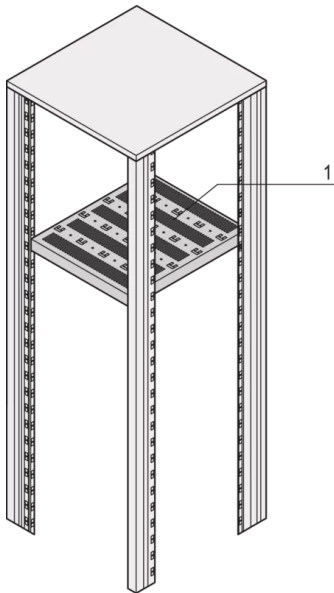

22117-842 EURORACK 19" SHELF, STATIONARY, 600W 600D

KEY FEATURES

Mounting height 1-U

Perforated cut-outs for assembling cable ties

Static load-carrying capacity 75-kg

When used as a partial-width shelf a third 19" plane is required, please order this separately

Width: 477 mm

Depth: 480 mm

ADDITIONAL PRODUCT DETAILS

Eurorack 19" Shelf, Stationary, Full Depth / Recessed Depth with load capacity of 75 kg.

Please order depth member for recessed versions separately.

CERTIFICATIONS