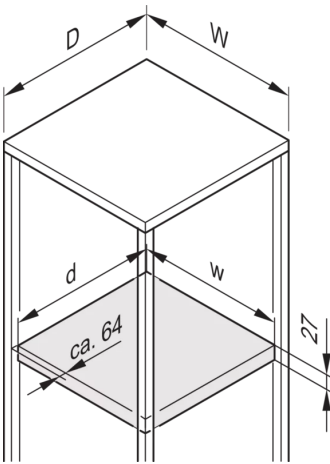

22117-842 EURORACK 19" SHELF, STATIONARY, 600W 600D

KEY FEATURES

Mounting height 1-U

Perforated cut-outs for assembling cable ties

Static load-carrying capacity 75-kg

When used as a partial-width shelf a third 19" plane is required, please order this separately

Width: 477 mm

Depth: 480 mm

ADDITIONAL PRODUCT DETAILS

Eurorack 19" Shelf, Stationary, Full Depth / Recessed Depth with load capacity of 75 kg.

Please order depth member for recessed versions separately.

CERTIFICATIONS