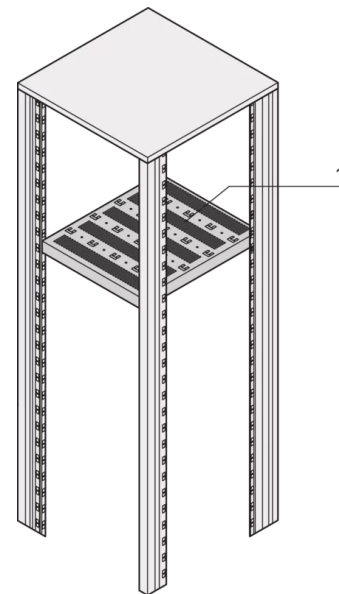

22117-845 EURORACK 19" SHELF, STATIONARY, RECESSED BY 100 MM, 600W 600D

KEY FEATURES

Mounting height 1-U

Perforated cut-outs for assembling cable ties

Static load-carrying capacity 75-kg

When used as a partial-width shelf a third 19" plane is required, please order this separately

St, 1.5 mm

Color RAL 7021

PRODUCT ATTRIBUTES

Product Type: Shelf

Product Family: Eurorack

Type: Stationary Shelf, Reduced Depth

Color: Black Grey

Color Code: RAL 7021

Width: 477 mm

Depth: 480 mm

ADDITIONAL PRODUCT DETAILS

Eurorack 19" Shelf, Stationary, Full Depth / Recessed Depth with load capacity of 75 kg.

Please order depth member for recessed versions separately.

CERTIFICATIONS