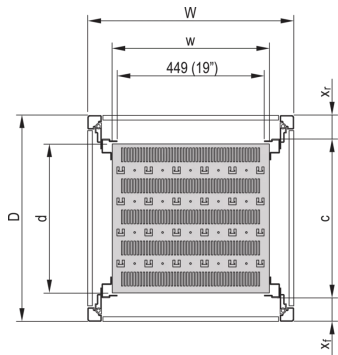

22117-845 EURORACK 19" SHELF, STATIONARY, RECESSED BY 100 MM, 600W 600D

KEY FEATURES

Mounting height 1-U

Perforated cut-outs for assembling cable ties

Static load-carrying capacity 75-kg

When used as a partial-width shelf a third 19" plane is required, please order this separately

Width: 477 mm

Depth: 480 mm

ADDITIONAL PRODUCT DETAILS

Eurorack 19" Shelf, Stationary, Full Depth / Recessed Depth with load capacity of 75 kg.

Please order depth member for recessed versions separately.

CERTIFICATIONS