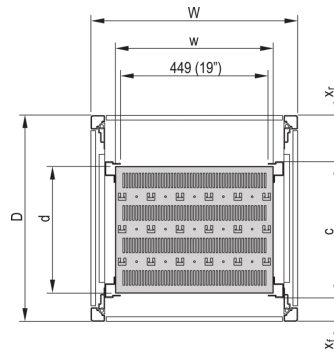

22117-845 EURORACK 19" SHELF, STATIONARY, RECESSED BY 100 MM, 600W 600D

KEY FEATURES

Mounting height 1-U

Perforated cut-outs for assembling cable ties

Static load-carrying capacity 75-kg

When used as a partial-width shelf a third 19" plane is required, please order this separately

Width: 477 mm

Depth: 480 mm

ADDITIONAL PRODUCT DETAILS

Eurorack 19" Shelf, Stationary, Full Depth / Recessed Depth with load capacity of 75 kg.

Please order depth member for recessed versions separately.

CERTIFICATIONS