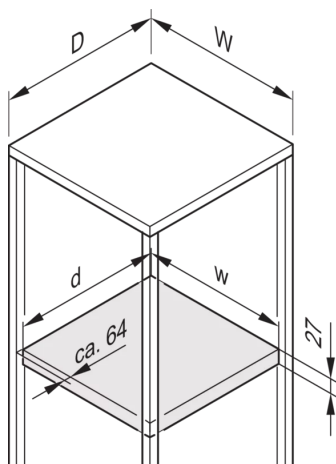

22117-845 EURORACK 19" SHELF, STATIONARY, RECESSED BY 100 MM, 600W 600D

KEY FEATURES

Mounting height 1-U

Perforated cut-outs for assembling cable ties

Static load-carrying capacity 75-kg

When used as a partial-width shelf a third 19" plane is required, please order this separately

Width: 477 mm

Depth: 480 mm

ADDITIONAL PRODUCT DETAILS

Eurorack 19" Shelf, Stationary, Full Depth / Recessed Depth with load capacity of 75 kg.

Please order depth member for recessed versions separately.

CERTIFICATIONS