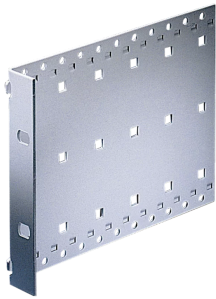

34561-187 EUROPACPRO SIDE PANEL, TYPE L, LIGHT, 3 U, 235 MM

KEY FEATURES

Side panel with integrated 19" bracket

PRODUCT ATTRIBUTES

Product Type: Side Panel

Product Family: EuropacPRO

Type: Type L

Rack Height: 3 U

Package Quantity: 1

Depth: 235 mm

ADDITIONAL PRODUCT DETAILS

Side Panel, L shaped version with integrated 19" bracket, no shielding.

Please order cover plates separately.

CERTIFICATIONS

North America

All locations