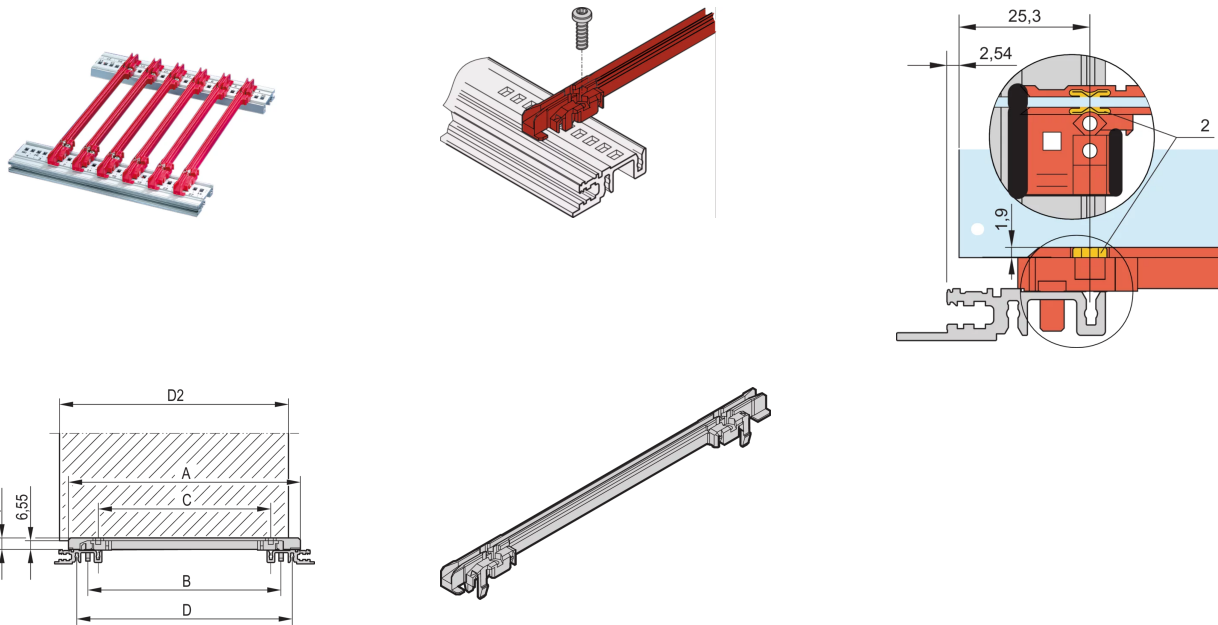

64560-001 GUIDE RAIL STANDARD TYPE, GROOVE WIDTH 2 MM, 160 MM, RED, SPQ 50

KEY FEATURES

Plastic guide rail, standard type

Guide rails can be clipped into horizontal rails (Al extrusion) or into 1.5-mm-thick plates

Storage temperature: from -40-°C-...-130-°C

The optional ESD clip for can be fitted into guide rails and ensures conductive contact between PCB and horizontal rail both on the solder side and on the component side.

PRODUCT ATTRIBUTES

Product Type: Guide Rail

Type: Standard

Works With: Subracks; Cases; Chassis

Board Depth: 160 mm

Length: 160 mm

Groove Width: 2

Material: Plastic

Color: Red

Depth: 160 mm

ADDITIONAL PRODUCT DETAILS

The plastic guide rail for PCBs or plug-in units of the type Standard, forms a reliable interface between the subrack mechanics and the sub-assemblies. The guide rails can additionally be bolted to the horizontal rail or 1.5 mm thick plates for higher shock and vibration requirements. Guide rail can be optional equipped with a ESD clip, which ensures conductive contact between PCB and horizontal rail. Suitable for RatiopacPRO/-AIR, PropacPRO, CompacPRO and EuropacPRO.