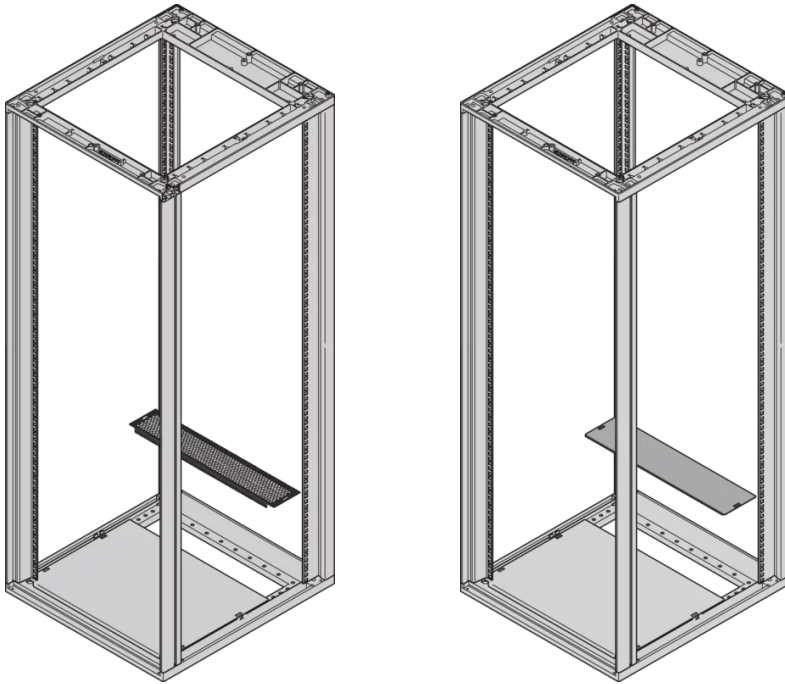

27230-254 NOVASTAR BASE PLATE, MULTI PIECES, REAR COVER, PERFORATED

KEY FEATURES

Cover is used to close the base plate gap

Including GND/earthing

PRODUCT ATTRIBUTES

Product Type: Cabinet/Rack Base

Product Family: Novastar

Type: Base Plate

Color: Black Grey

Color Code: RAL 7021

ADDITIONAL PRODUCT DETAILS

Cover is used to close the base plate gap.

CERTIFICATIONS

North America

All locations
+1.763.422.2661
Chat with us:
schroff.nvent.com