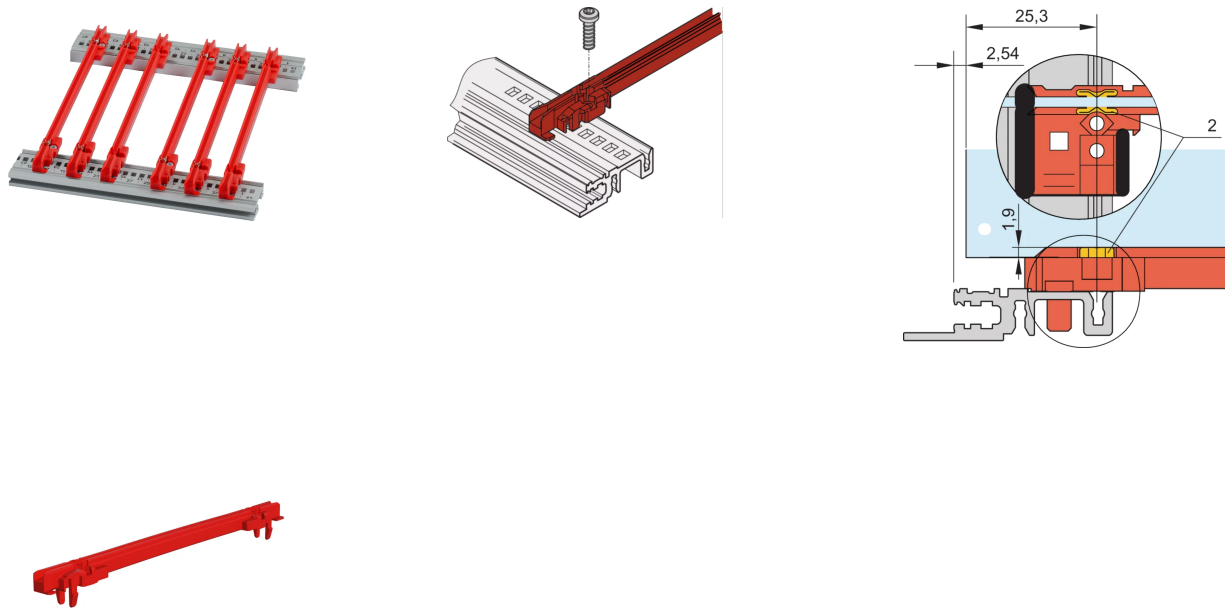

24568-361 GUIDE RAIL STANDARD TYPE, PC, 160 MM, 2 MM GROOVE WIDTH, RED, 10 PIECES

KEY FEATURES

NEW generation Standard type plastic guide rails for reliable retention of PCBs or plug-in units

Significantly increased stability, due to a optimized design and high quality material (PC)

Improved fire safety properties, fulfills EN 45545-2 requirement sets R22, R23 and R24 with HL3

"Halogen-Free", according to IEC 61249-2-21

Can be clipped into horizontal rails (Al extrusion) or into 1.5 mm thick plates

Can be bolted to the horizontal rails Type H and R for higher shock and vibration requirements

Optional ESD clip for an conductive contact between PCB and horizontal rail available

Storage temperature: from -40 °C ... 130 °C

PRODUCT ATTRIBUTES

Product Type: Guide Rail

Type: Standard

Works With: Subracks; Cases; 19" Chassis; Systems

Board Depth: 160 mm

Groove Width: 2

Material: Polycarbonate

Color: Red